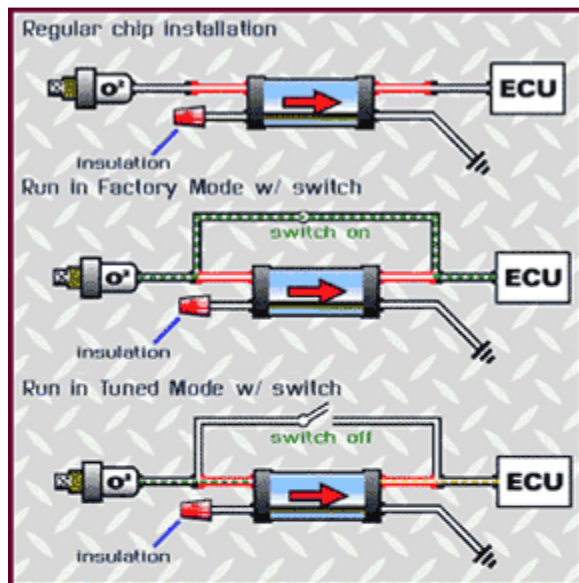

## Oxygen Sensor Installation Instructions by – PerformanceChipTuning.com

Before installation please confirm that stock O2 sensor is working correctly because result might be diminished if stock oxygen sensor does not work with proper signals: if your sensor is old or worn.

---

1. Cut the original harness between the factory plug and the oxygen sensor.
2. See colors & operations of each wire in car wiring diagram or search for your combination in table below.
3. Connect the suitable wires with terminals or solder them in place.
4. Seal the contacts with the provided heat shrink tubing or electrical tape.

Installs on your O2 sensor

2 O2 Power Chips required if you have 2 Catalytic Converters

Please make sure the red arrow on the oxygen chip points toward the engine.

**COLOR MATCHING for 1,2,3,4 wire O2 sensors:**

Please watch out the sign on the chip, arrow must face the ECU.

Incidental mismatching of wires by installation does not result any damage.