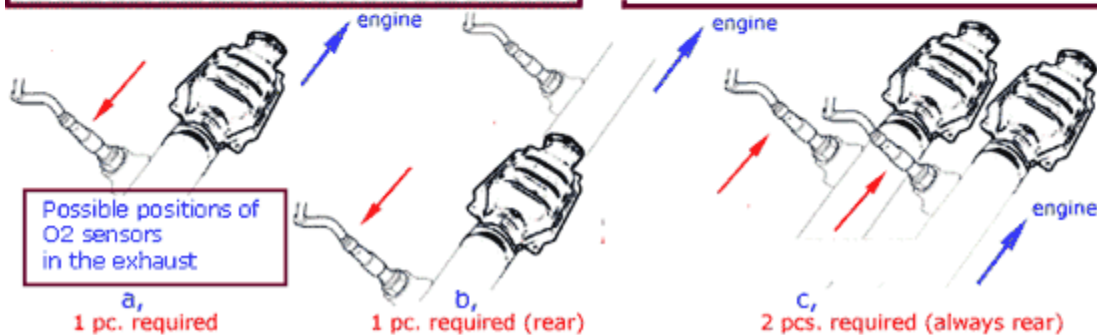

---

1. Cut the original harness between the factory plug and the oxygen sensor.
2. See colors & operations of each wire in car wiring diagram or search for your combination in table below.
3. Connect the suitable wires with terminals or solder them in place.
4. Seal the contacts with the provided heat shrink tubing or electrical tape.

Installs on your O2 sensor

2 O2 Power Chips required if you have 2 Catalytic Converters

Please make sure the red arrow on the oxygen chip points toward the engine.

**COLOR MATCHING for 1,2,3,4 wire O2 sensors:**